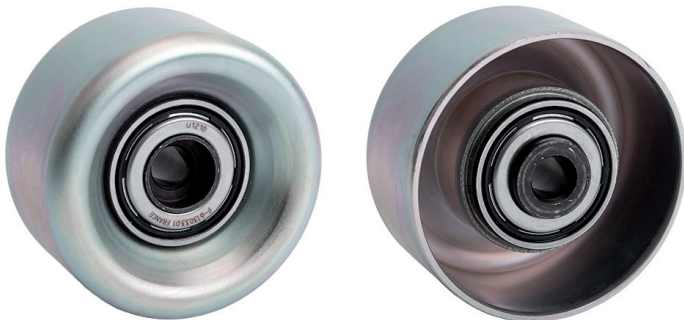

Product Information

INA P0021, 01.2021

Deflection pulley | Umlenkrolle | Galet enrouleur | Polea de inversión |
Puleggia di rinvio | Rolka prowadząca

 532 0918 10

 532 0778 10

The pictures showing the visual differences. Both designs meet the technical specifications and can be used without restriction. Mixed stocks may occur. For current listing refer to catalogue media. Please observe the vehicle manufacturer specifications!